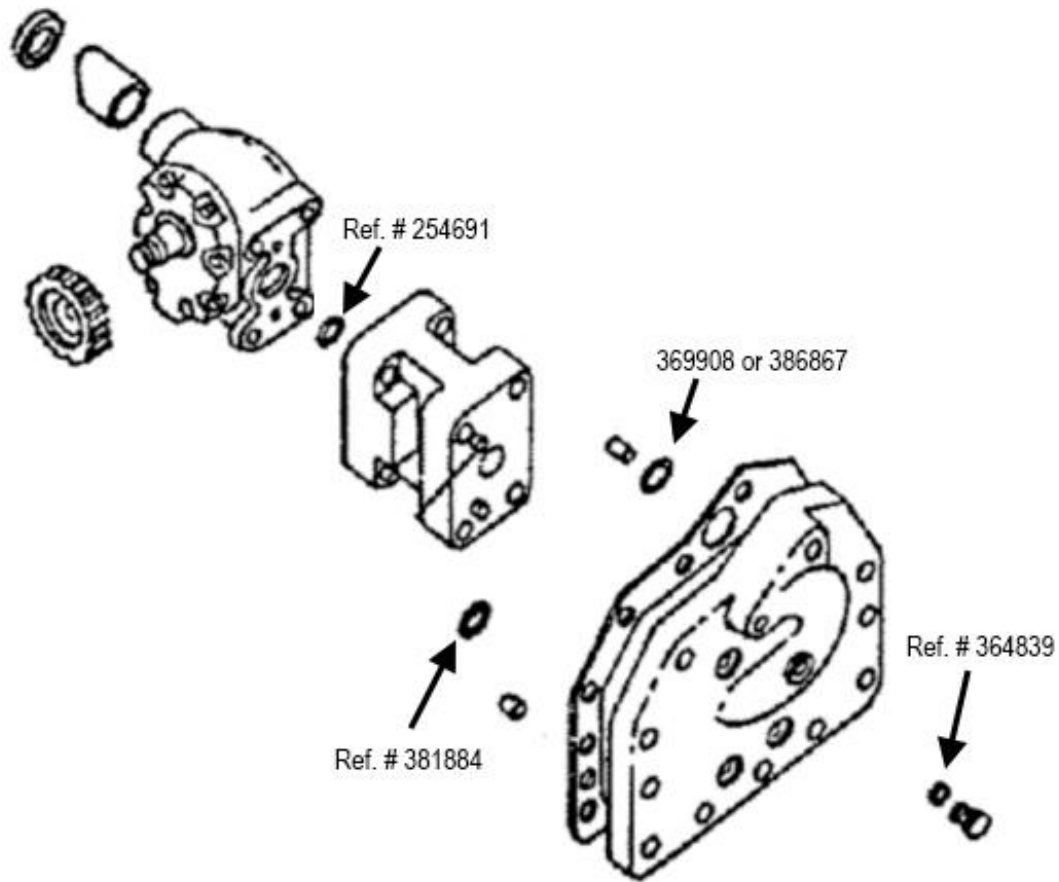

# 70932N KIT [Main Hitch Hydraulic Pump Kit, w/ Pump, Gasket & Relief Valve]

Instruction Guide

**HY-CAPACITY**  
TRACTOR PARTS

[Return to Website](#)

1404 13<sup>th</sup> St. South Humboldt, IA 50548 Phone: 844.247.2162 [www.hy-capacity.com](http://www.hy-capacity.com)